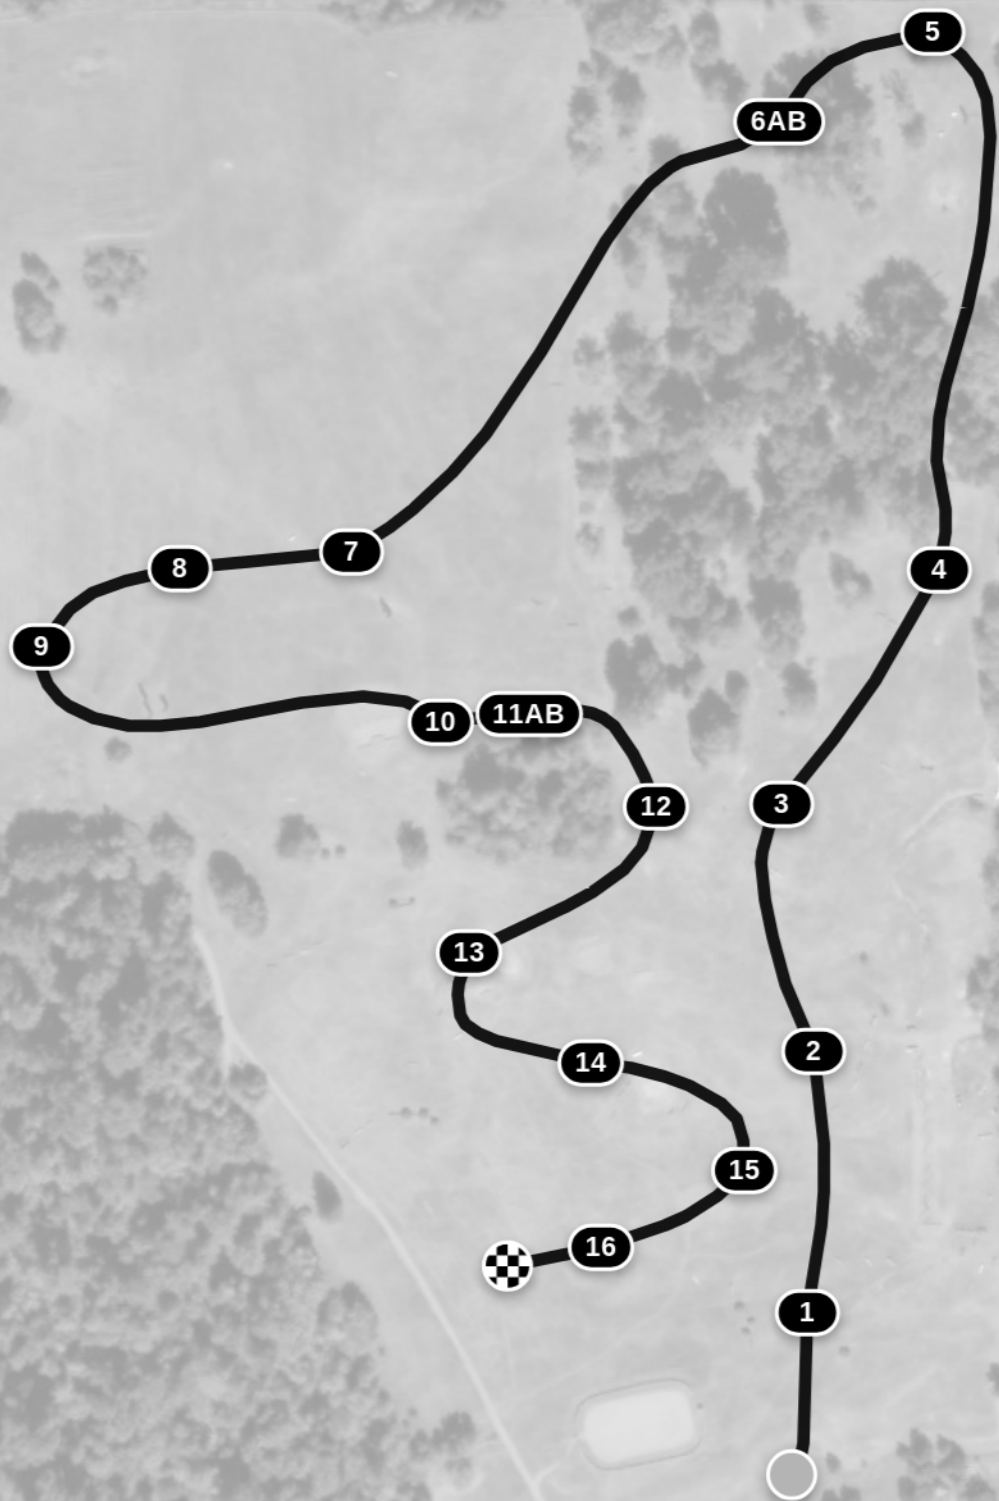

Campbell valley EV 85

Black number on a yellow background

Efforts: 18

Opt. Time: 5m 43s

Distance: 2000 m

Time Limit: 11m 26s

Speed: 350 m/min

Speed Faults: 5m 0s

- 1 Roll top
- 2 Roll top
- 3 Table
- 4 Coop
- 5 Ramp
- 6AB Cabin to bunker
- 7 Bunker
- 8 Ramp
- 9 Table
- 10 Hill top rails
- 11AB Half coffin
- 12 Daniel's ditch and stick
- 13 Water exit (Option cabin)
- 14 Ramp
- 15 Log pile
- 16 Last