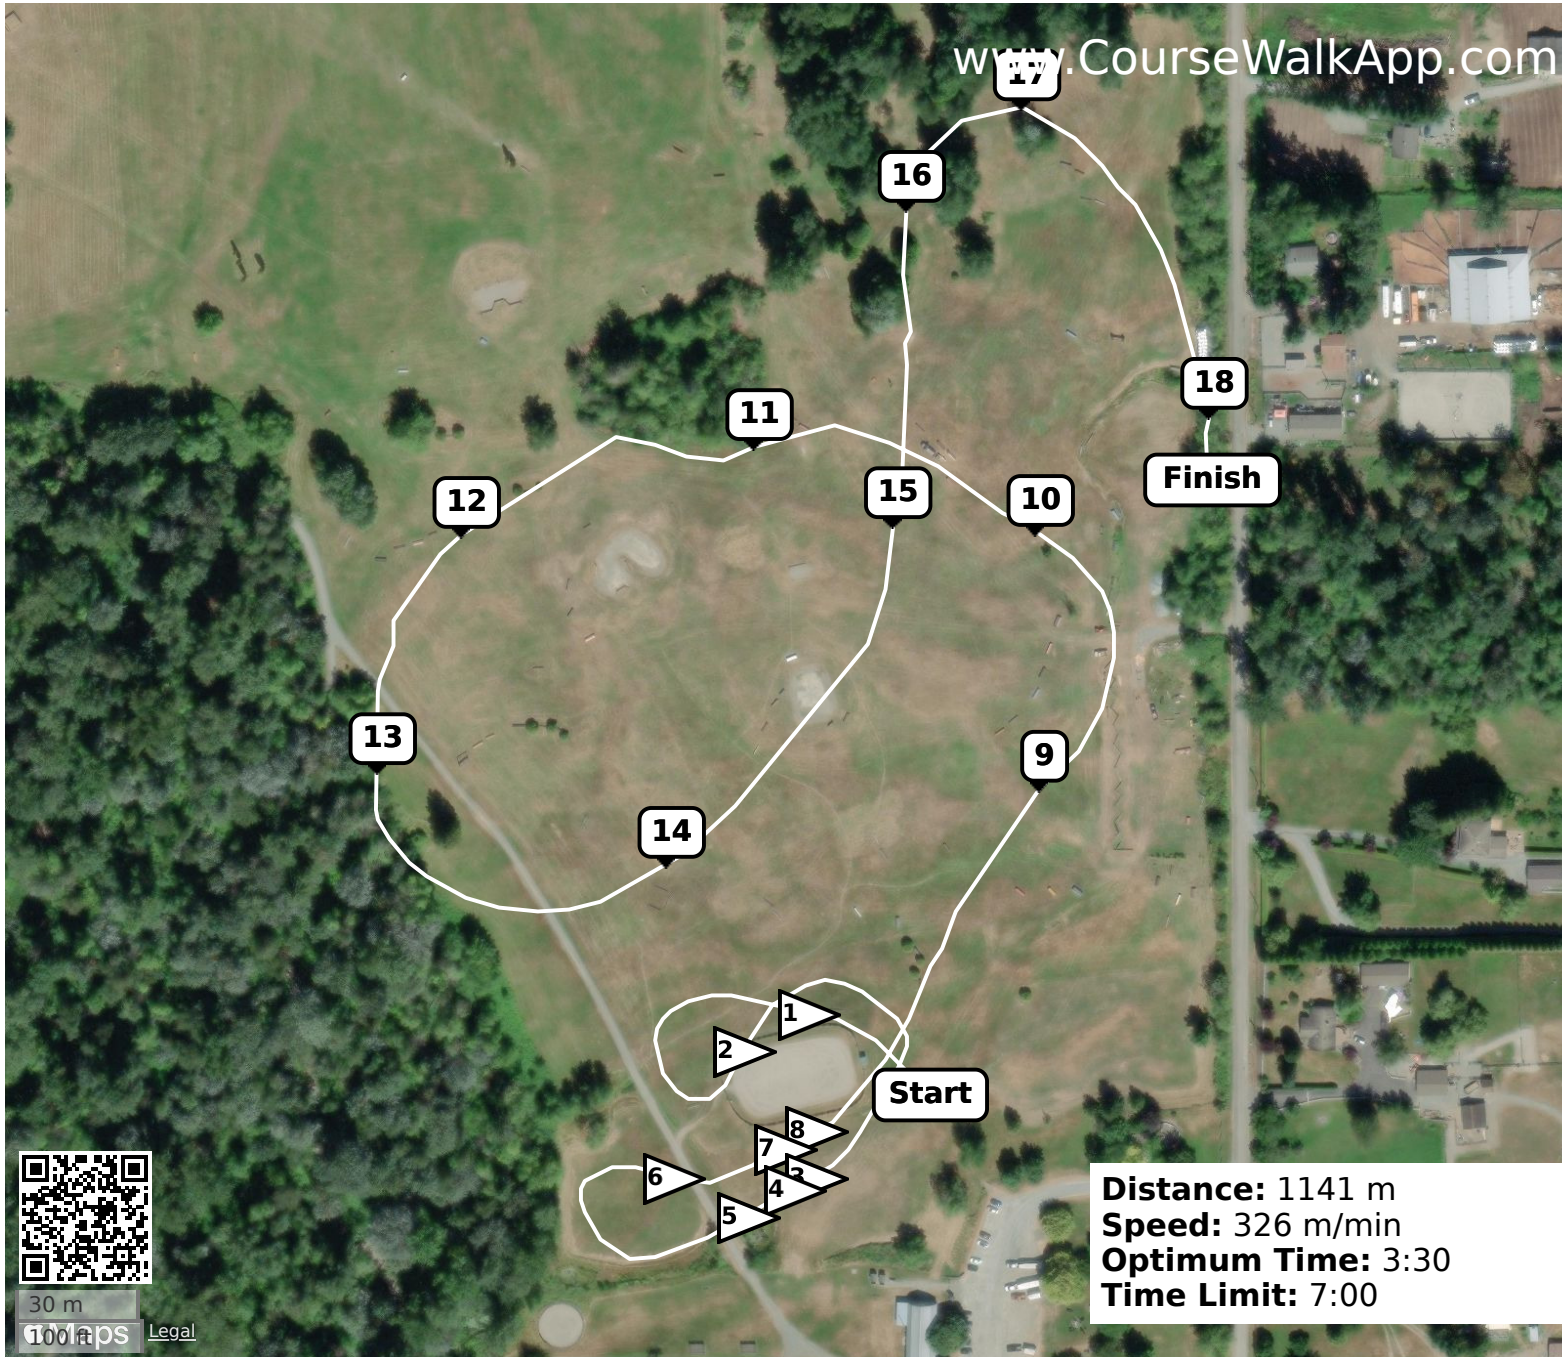

2024 CVES DERBY GREEN (ID: 40621) - Green

- 1 Compulsory Flag *
- 2 Compulsory Flag *
- 3 Compulsory Flag *
- 4 Compulsory Flag *
- 5 Compulsory Flag *
- 6 Compulsory Flag *
- 7 Compulsory Flag *
- 8 Compulsory Flag *
- 9 Hanging Log
- 10 Roll Top
- 11 Stadium Jump
- 12 Splash - Option
- 13 Log Pile
- 14 Log Pile
- 15 House
- 16 Blue table
- 17 Brown Coop
- 18 Bench

*Compulsory Flag = Jump

Stadium: 375 m @ 300 mpm
XC: 766 m @ 350 mpm